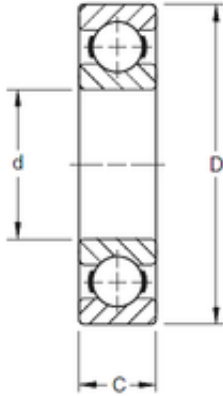

BEARING DE MEXICO, S.A. DE C.V.

15 mm x 35 mm x 11 mm TIMKEN 202K Single Row Ball Bearings

Bearing No. 202K

Size	15x35x11 mm
Bore Diameter	15 mm
Outer Diameter	35 mm
Width	11 mm
d	15 mm
D	35 mm
B	11 mm
C	11 mm
Weight	0,041 Kg
Basic dynamic load rating (C)	8,65 kN

202K Bearing 2D drawings and 3D CAD models